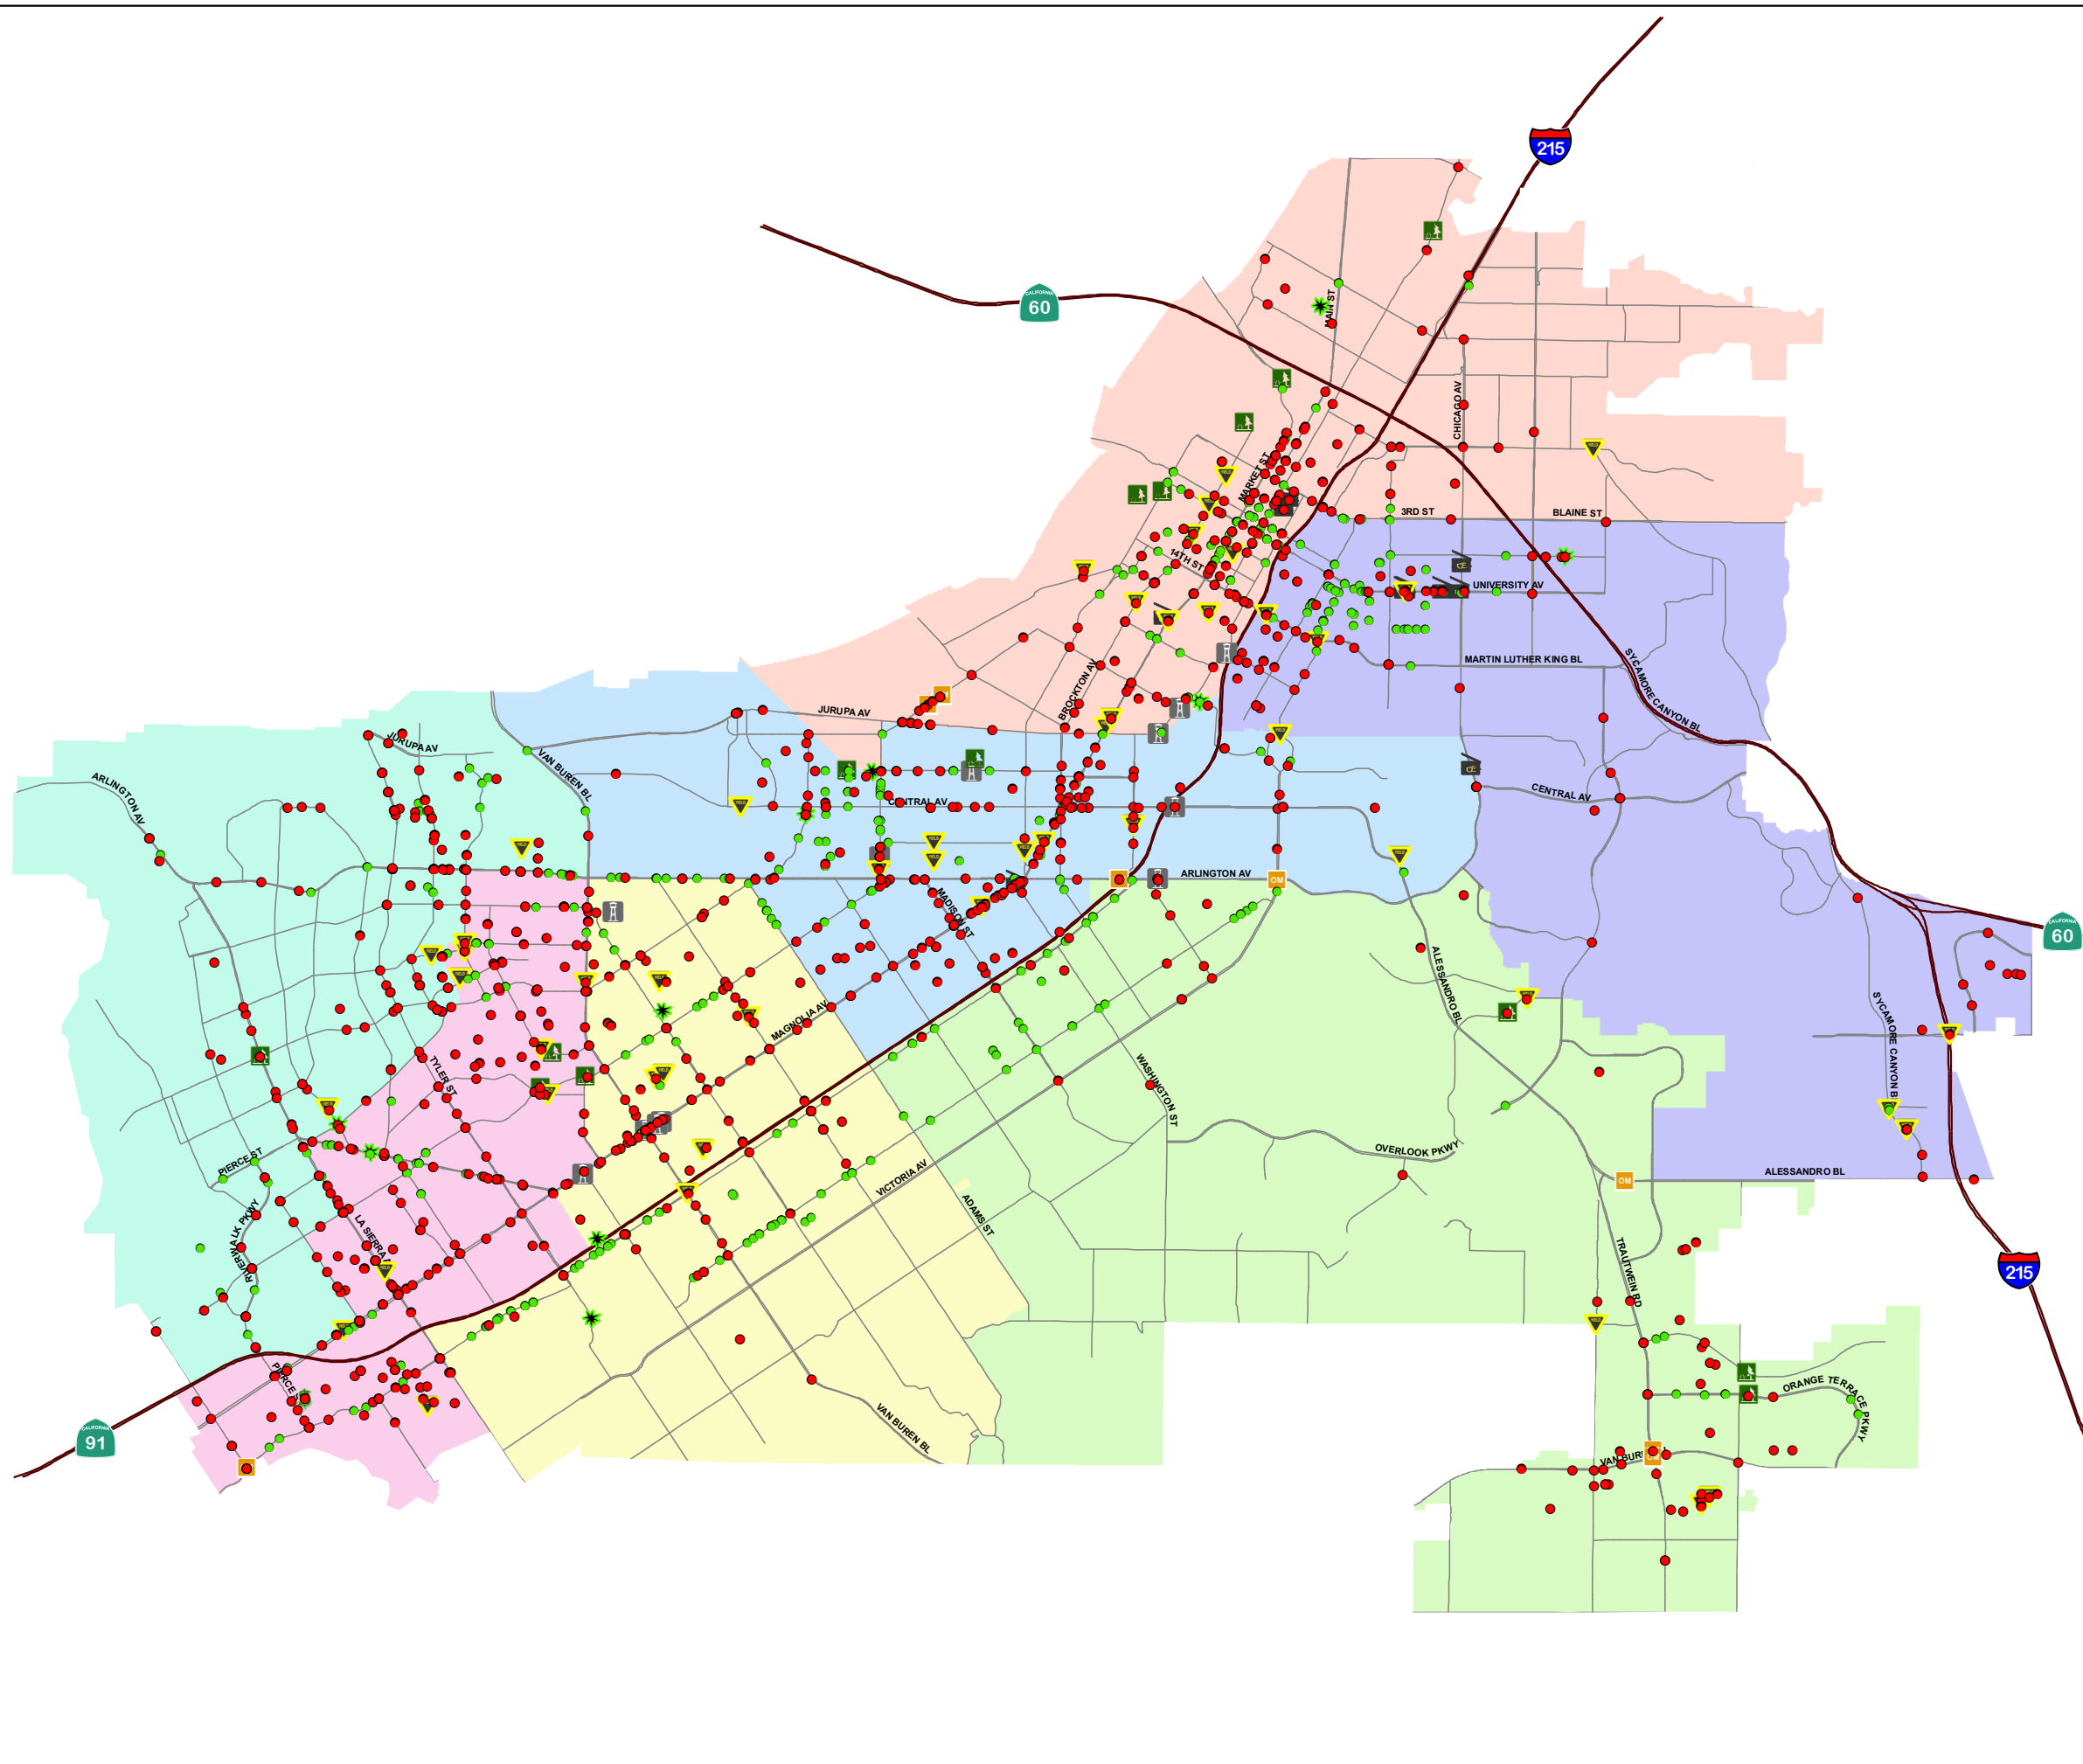

# 311 Call Center Graffiti Calls Citywide

For the month of:  
April 2012

Legend	Count:
● Removal Request	1026
● Daily Proactive Clean-Up	577
▼ Traffic Control Signs	51
🌳 In a City Park	16
🚚 Special Equipment or Long Term	12
🌿 Foul or Obscene, Emergency	11
🗑️ Commercial Bins or Dumpsters	10
📄 Stickers	9
💰 Reward Request	1

<b>Total Reported Calls</b>	<b>1136</b>
<b>Total Proactive Calls</b>	<b>577</b>
<b>Grand Total</b>	<b>1713</b>